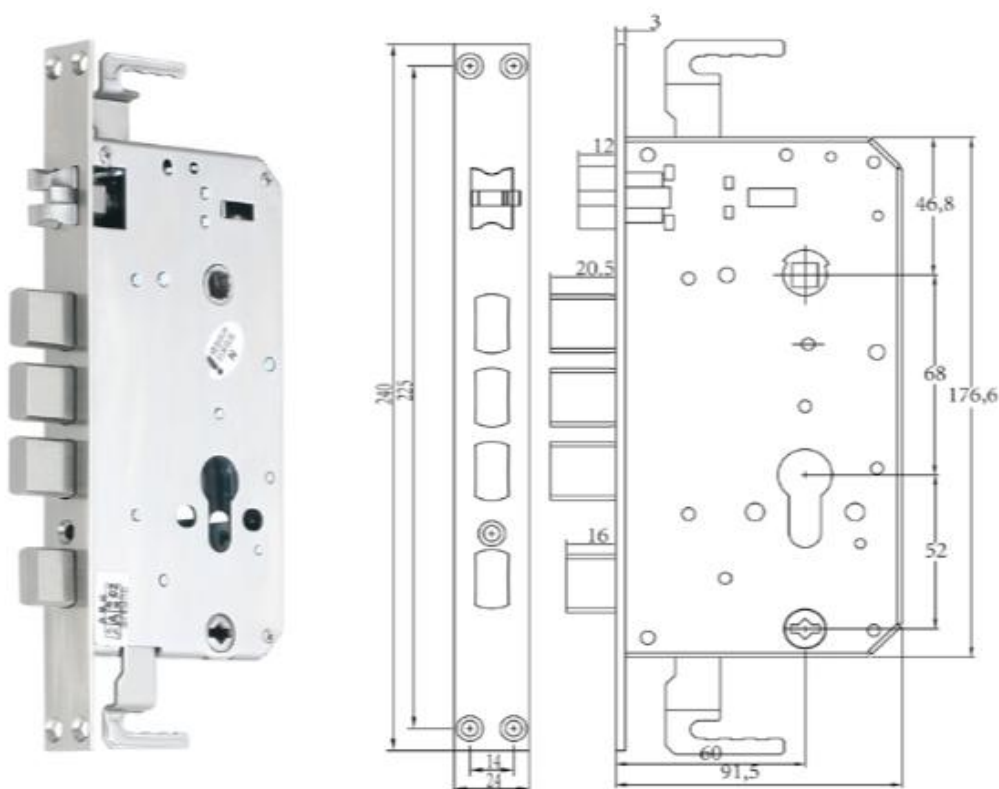

2, Specification:

Material	Inner steel plate Outer SUS 304 SUS 304 Drawbench
Mortise	240x24 Standard Lock Mortise
Door Type	Glassdoor, Wood door, Steel door, Stainless Steel door, Aluminum door, Brass door, anti-theft door
Cylinder level	C level Blade lock cylinder
Power supply	6V (4x AA batteries)
Unlock method	App, Password, RFID Mifare card, key,
Password count	5 consecutive errors and lock password after alarm
Password length	6-8 bits / 16 bits false password
Standby time	13 months (15 switches per day)
Application:	hotel / school / office/apartment, etc.
Distance	BT within 5 meters, Card 0-3cm
Door thickness:	35-110mm
Network	WIFI, Bluetooth
Software	Mobile APP, PC software
OS	Windows XP/Vista/Andriod/IOS
Low power alarm	Low power lamp alarm
Card capacity	200
Password capacity	unlimited
Working Temperature	-20°C-55°C
Working Humidity	20%-70%
System function	full voice broadcast/support Chinese and English switching
Backup unlock mechanism	Mechanical Key, USB power bank
Dimension (L*W)	360x75x25mm
Weight:	3.5KG
Products include	front panel * 1 / rear panel * 1 / lock * 1 / Accessory Package * 1 / card * 3 / key * 2 / 5 battery * 4 / specification * 1
Battery life	support 5000 lockout unlocking operation

3, Software

PC-side System

Smart Hotel APP

4, Lock Mortise:

5, Installation Drawing