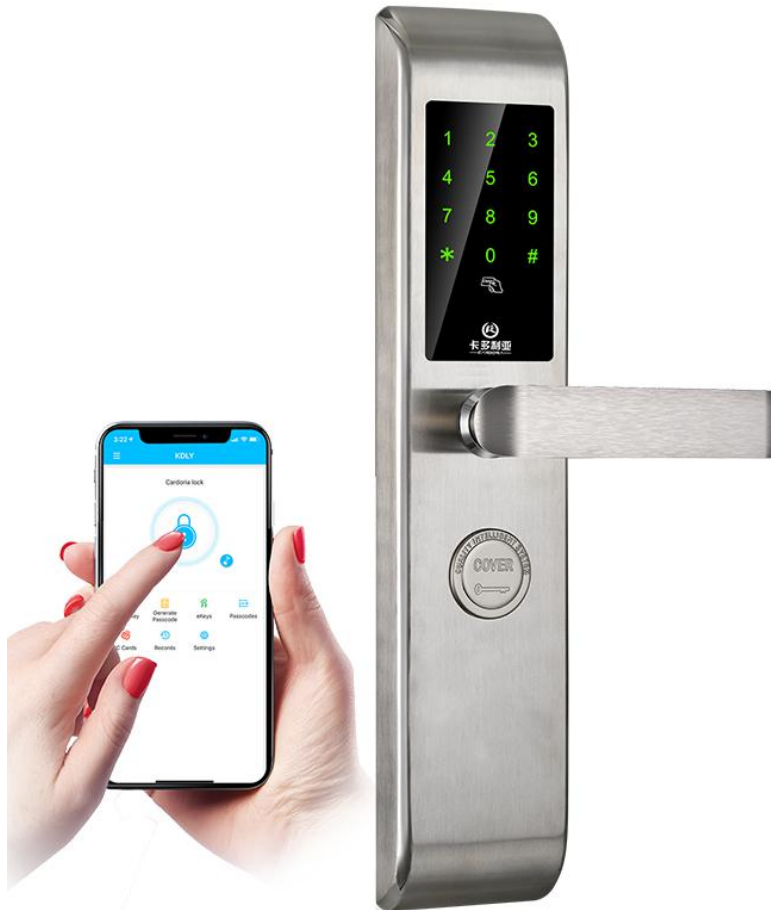

Bluetooth Keyless Door Lock With Mobile App SL-B1058

1, Features:

- Product material: SUS 304 Drawbench
- Unlocking method: APP Ble, aging password, RFID card, NFC card, key
- Appearance Process: Baking Varnish + UV
- System function: APP management/time-effective password/record query
- Applicable door type: wooden door, anti-theft door
- Password length: 6-8 bits/support 16-bit false password
- BLE distance: within 5 meters of BLE
- Offer Mobile App, Browser app and PC software
- Can be controlled using the smart application and our mobile app
- Can generate a time-limited password, limited period password and Bluetooth key with our application for your guest.
- Can send the password to your guest remotely via WhatsApp, FB messages in our mobile application.
- Can set room card for each lock
- Can operation and control the lock remote after connect with WIFI
- Special designed and used for villas, apartments and airbnb rooms.